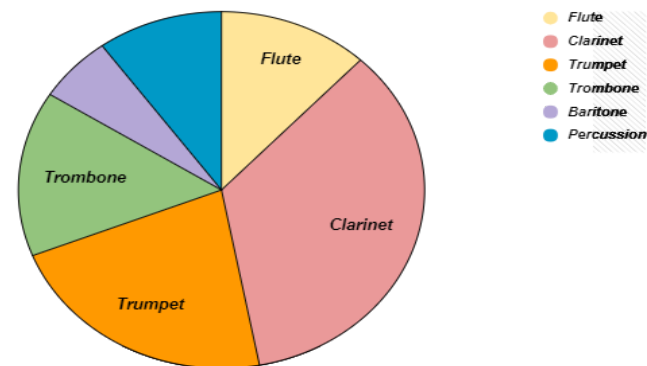

Sincerely,

The Parkway West Band Directors

So, How Can My Student Join Band?

1. **1. Register for Band Class:**
   - Check the box for band in January on the class registration sheet.
2. **2. Instrument Fitting:**
   - All students who sign up for band will be fitted for an instrument.
   - Directors will visit all elementary schools between February and March to complete the instrument fittings.
3. **3. Instrument Fitting Certificate:**
   - Once all students have completed the instrument fitting process they will receive a certificate identifying the director's instrument recommendation.*
4. **4. Watch for Updates:**
   - Sign up for the remind group app (pwmsbb18) or text pwmsbb18 to 81010
   - Watch your email for an update
   - Check out the band website www.parkwaywestband.com
5. **5. Get an Instrument:**
   - You may rent or purchase instruments.
   - Check out the website (Incoming 6th grade page) for more information on how to get an instrument
6. **6. Attend**
   - West Middle Open House (Date TBA)

Mark your Calendars!

Parkway Schools Beginning Band Night

Monday, January 8th at 7:00pm
Parkway Central Middle School Commons
471 N. Woods Mill Rd.
Chesterfield, MO

Parkway West Band Concerts

1. 03/07/18- West Area Band Concert at 7:00pm (West HS Main Gym)
   05/01/18- West High School Band Concert at 7:00pm (West HS Theater)
   05/14/18- West Middle School Band Concert at 7:00pm (West MS Main Gym)

Our Ideal Beginning Band Instrumentation

**Directors recommendation- The instrument fitting is a process driven by the band directors to help students select an instrument that will allow them to have success in band. This does not mean your student has to play that instrument but we strongly recommend it.